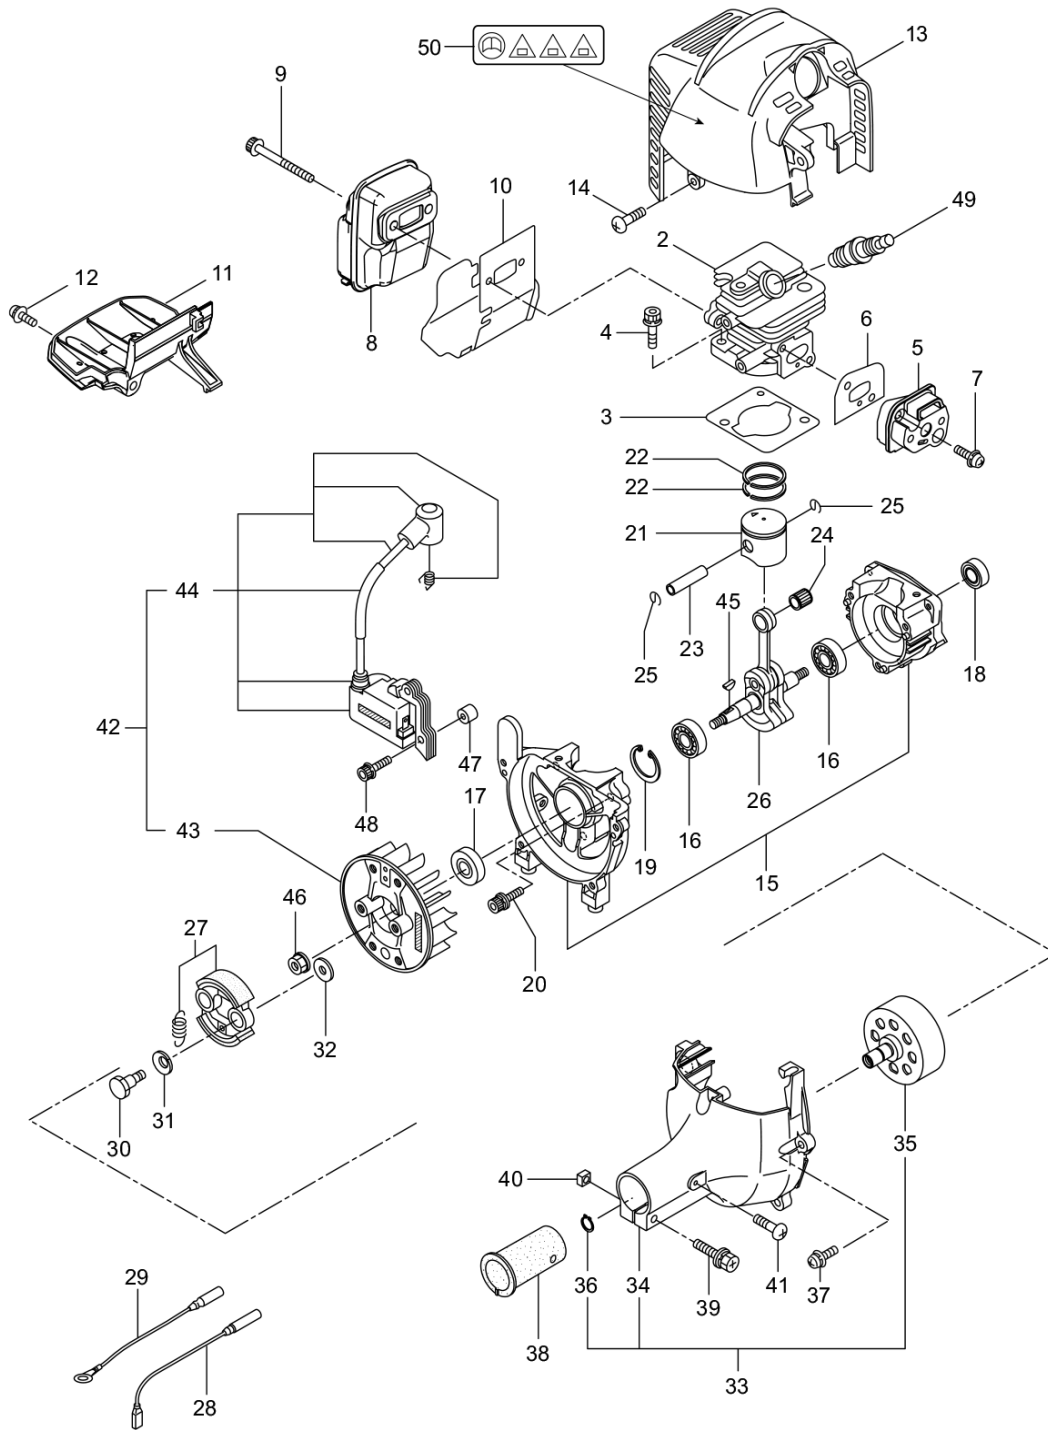

GK2200S
3. ENGINE

Status	Position	Parts Number	Parts Name	Unit Quantity	Lot Order Quantity	Remarks	Currency	Price	Maker code
	1	875554		1		EE232/07			
	2	278641	CYLINDER	1					
	3	289643	GASKET	1					
	4	267290	CAP SCREW	2	5	M5x20			
	5	272744	INSULATOR	1		New gasket required			
	6	267049	GASKET	1	5				
	7	269826	SCREW	2	5	M5x25			
	8	246656	MUFFLER ASSY	1					
	9	266402	CAP SCREW	2	5	M5x55			
	10	247073	GASKET	1					
	11	276868	UNDER COVER	1					
	12	269827	SCREW	1	5	M5x16			
	13	247156	TOP COVER COMP	1					
	14	280144	TAPPING SCREW	1	5				
	15	273674	CRANKCASE	1					
	16	280488	BEARING 6001C3	2		PPL 6001			
	17	261492	OIL SEAL	1		ISCD12287			
	18	261386	OIL SEAL	1		ISCD12227			
	19	055185	SNAP RING #28	1	5	H28			
	20	261612	CAP SCREW	3		M5x30			
	21	272204	PISTON	1					
	22	264891	PISTON RING	2		(2)required			
	23	261036	PISTON PIN	1					
	24	288520	NEEDLE BEARING	1					
	25	261576	CLIP PISTON	2					
	26	274146	CRANK SHAFT	1					
	27	280375	CLUTH ASSY	1					
	28	282880	WIRE LEAD	1					
	29	280670	GROMMET	1					
	30	264505	BOLT	2					
	31	261777	WAVE WASHER	2	5				
	32	261189	WASHER	2	5	6x16.5xt1.2			
	33	286528	FAN COVER ASSY	1					
	34	555477		1					
	35	280314	CLUTCH DRUM	1					
	36	014210	SNAP RING	1	5	#10			
	37	269831	SCREW	4	5	M5x20			
	38	269991	CUSHION	1					
	39	280477	CAP SCREW	1	5	M5x28			
	40	269423	NUT	1	5				
	41	282403	SCREW	1	5	M4x14			
	42	277796		1		Incl.43,44