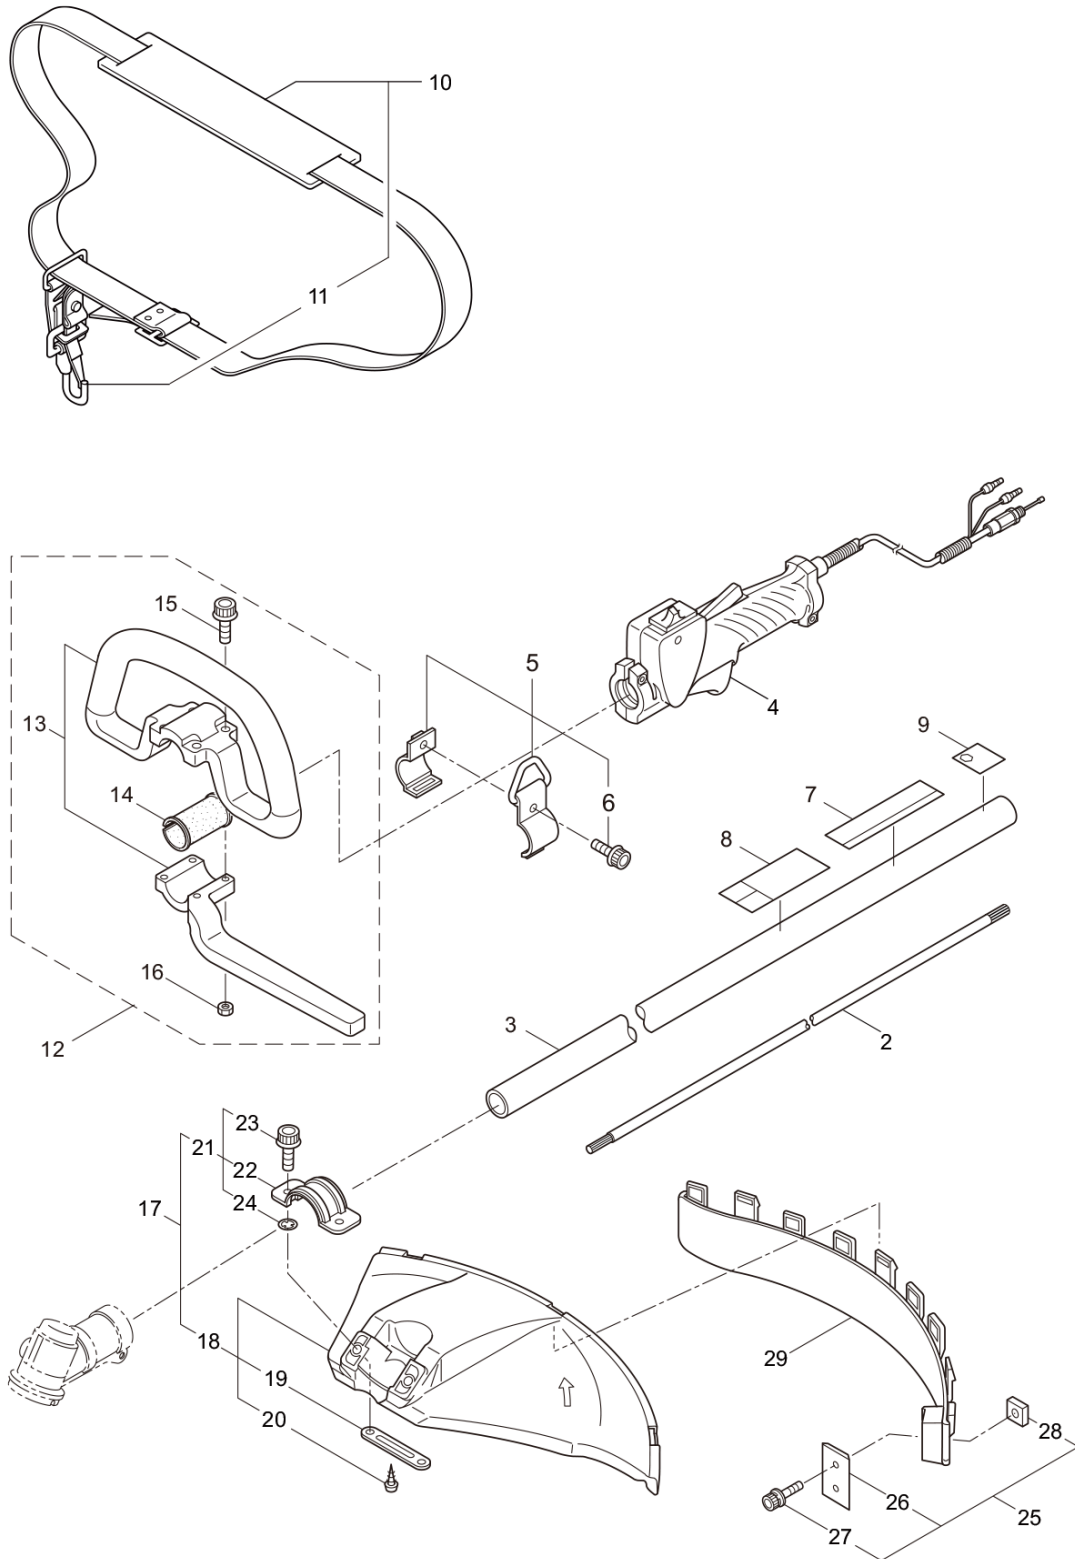

PARTS LIST

GK2200S

CONTENTS

1. MAIN BODY	1
2. GEARCASE.....	3
3. ENGINE	5
4. RECOIL STARTER.....	9
5. CARBURETOR, FUEL TANK	11
6. ACCESSORIES	13

2021. 01.

P/N 525117

GK2200S
1. MAIN BODY

Status	Position	Parts Number	Parts Name	Unit Quantity	Lot Order Quantity	Remarks	Currency	Price	Maker code
	1	364999	GK2200S(GARMEC)Y21	1					
	2	226546	DRIVESHAFT	1					
	3	226544	OUTER TRANSMISSION PIPE	1					
	4	235078	Throttle Lever Assy (235078)	1					
	5	215533	HANGING BRACKET ASSY	1		Incl.6			
	6	261762	SCREW	1		M5x14			
	7	242979		1		GK2200S			
	8	223188	CAUTION MARK	1					
	9	228043	LABEL	1					
	10	220533	SHOULDER STRAP ASSY	1		Incl.11			
	11	231657	HOOK	1					
	12	224324	LOOP HANDLE ASSY	1		Incl.13-16			
	13	222520	LOOP HANDLE	1					
	14	213171	HANDLE BRACKET RUBBER	1					
	15	215608	CAP SCREW	4	5	M5x30x16			
	16	081027	NUT	4	5	M5			
	17	235690	COVER ASSY	1		Incl.18-24			
	18	235691	COVER ASSY	1		Incl.19,20			
	19	227819	THREADED BRACKET	1					
	20	221580	SCREW	1	10	4x8			
	21	232076	RETAINER	1		Incl.22-24			
	22	227820	BRACKET	1					
	23	220632	CAP SCREW	2		M6x30			
	24	231704	WASHER	2		6x13xt1.0			
	25	231882	CUTTER ASSY	1		Incl.26-28			
	26	230747	CORD CUTTER	1					
	27	261250	CAP SCREW	1	5	M5x20			
	28	228325	SQUARE NUT	1					
	29	231033	COVER EXTENTION	1					

GK2200S
2. GEARCASE

Status	Position	Parts Number	Parts Name	Unit Quantity	Lot Order Quantity	Remarks	Currency	Price	Maker code
	1	232070	GEAR CASE ASSY	1		Incl.2-16			
	2	226284	GEAR HOUSING	1					
	3	225897	BOLT	1	5	M6x8			
	4	226285	BEARING #626	1		#626			
	5	227108	GEAR SET	1					
	6	112184	BEARING 6000DDU	1		#6000DDU			
	7	054676	RING SNAP	1	5	#26			
	8	225898	WASHER	1		10x16xt2.6			
	9	226286	BEARING	1		#609ZZ			
	10	228477	C-SHAPED RING	1		#9			
	11	140270	C-SHAPED SNAP RING	1		#24			
	12	261246	CAP SCREW	1	5	M5x25			
	13	225891	BOSS ADAPTER	1					
	14	225892	BOSS B	1					
	15	225893	NUT	1	5	M8			
	16	219087	CAP SCREW	1	5	M5x10			