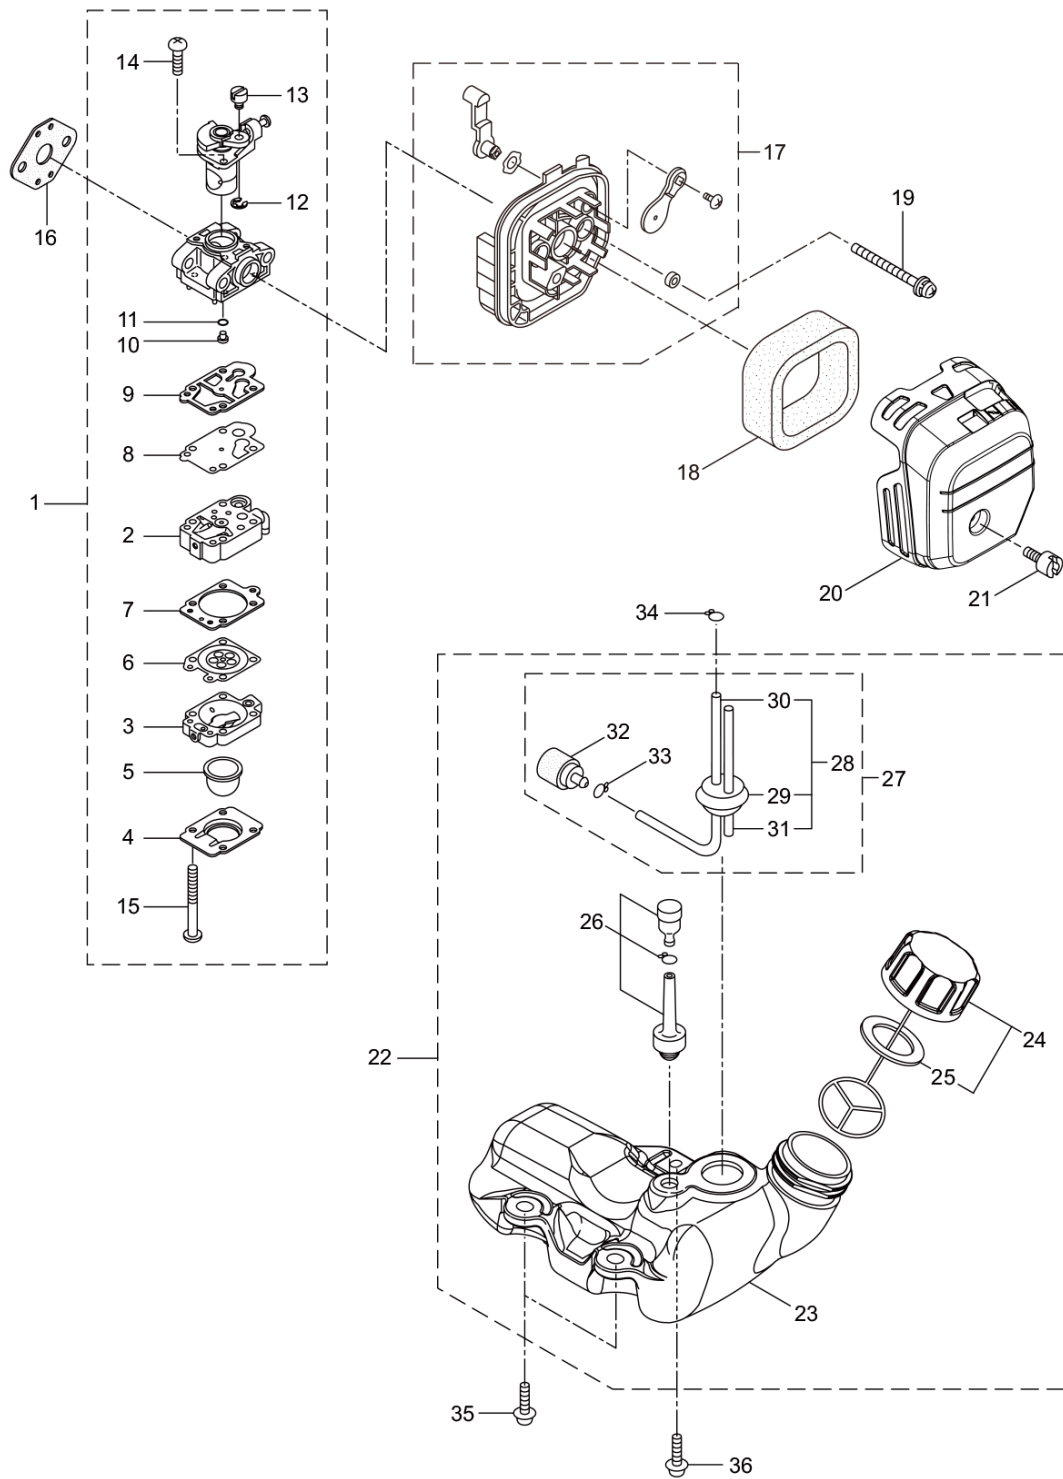

GK2200S
5. CARBURETOR, FUEL TANK

Status	Position	Parts Number	Parts Name	Unit Quantity	Lot Order Quantity	Remarks	Currency	Price	Maker code
	1	276662	CARBURETOR ASSY	1		Incl.2-15 New Gasket required			
	2	274472	CARBURETOR BODY	1					
	3	262991	PURGE BODY	1					
	4	262992	COVER	1					
	5	261874	PRIMER	1					
	6	283905	DIAPHRAGM METERRING	1					
	7	262993	GASKET	1					
	8	262994	DIAPHRAGM	1					
	9	282576	GASKET	1					
	10	285030	MAIN JET	1					
	11	261871	O-RING	1					
	12	261876	RING	1					
	13	261658	SWIVEL	1					
	14	264682	SCREW	2					
	15	262996	SCREW	4	5				
	16	261864	GASKET	1	5				
	17	246909	CASE ASSY	1					
	18	269030	ELEMENT	1					
	19	281777	SCREW	2	5	M5x55			
	20	246623	CLEANER COVER	1					
	21	269031	CAP SCREW	1	5	M5x12			
	22	276798	TANK ASSY	1		Incl.23-33			
	23	273516	FUEL TANK CAP ASSY	1					
	24	275306	FUEL TANK CAP ASSY	1		Incl.25			
	25	274875	PACKING	1					
	26	261696	BREATHER ASSY	1					
	27	265752	FUEL PIPE	1		Incl.28-33			
	28	264031	FUEL PIPE ASSY	1		Incl.29-31			
	29	261115	GROMMET	1					
	30	261690	FUEL PIPE	1		160L			
	31	263038	RETURN PIPE	1		3x6x85L			
	32	277887	FILTER ASSY	1					
	33	261117	CLIP	1					
	34	261117	CLIP	1					
	35	269828	SCREW	2	5	M5x16			
	36	281208	SCREW	1	5	M5x16