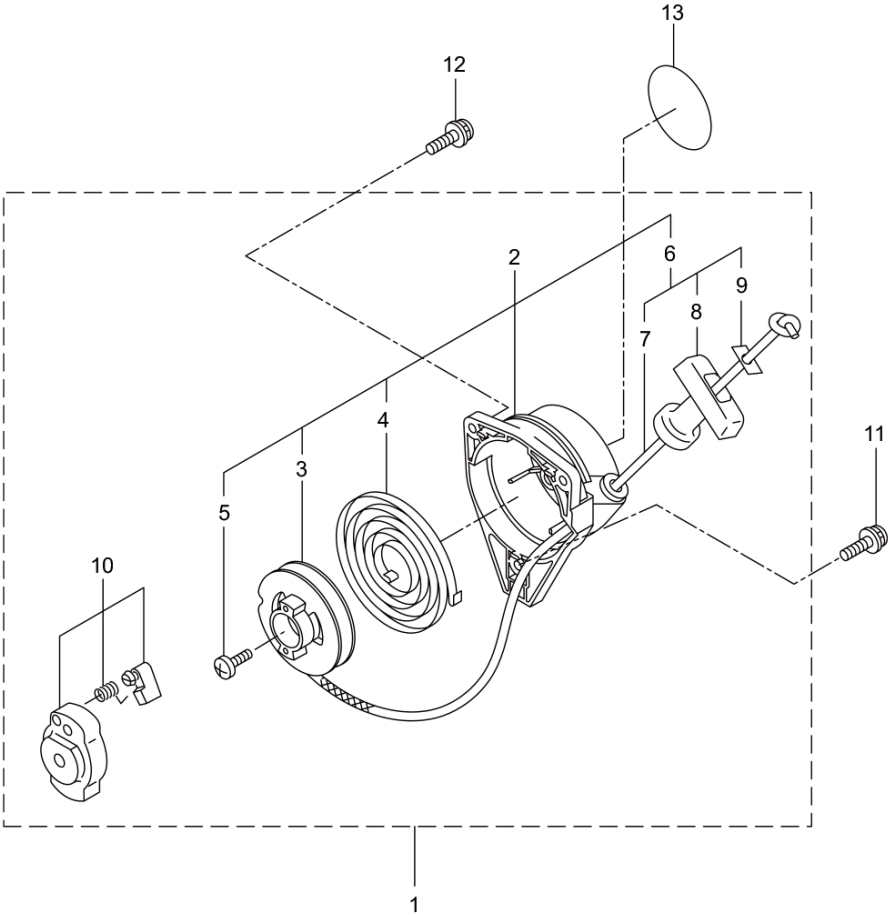

GK2200S
4. RECOIL STARTER

Status	Position	Parts Number	Parts Name	Unit Quantity	Lot Order Quantity	Remarks	Currency	Price	Maker code
	1	288684	RECOIL STARTER ASSY	1		Incl.2-10			
	2	288685	STARTER ASSY	1		Incl.3-9			
	3	288967	REEL	1					
	4	288968	SPIRAL SPRING	1					
	5	262922	SCREW	1					
	6	288969	ROPE ASSY	1		Incl.7-9			
	7	288970	STARTER ROPE	1					
	8	261725	STARTER GRIP	1					
	9	283511	ROPE STOPPER	1					
	10	288971	STARTER PULLEY ASSY	1					
	11	269833	SCREW	1	5	M4x16			
	12	280489	SCREW	2	5	M4x20			
	13	273272	LABEL	1