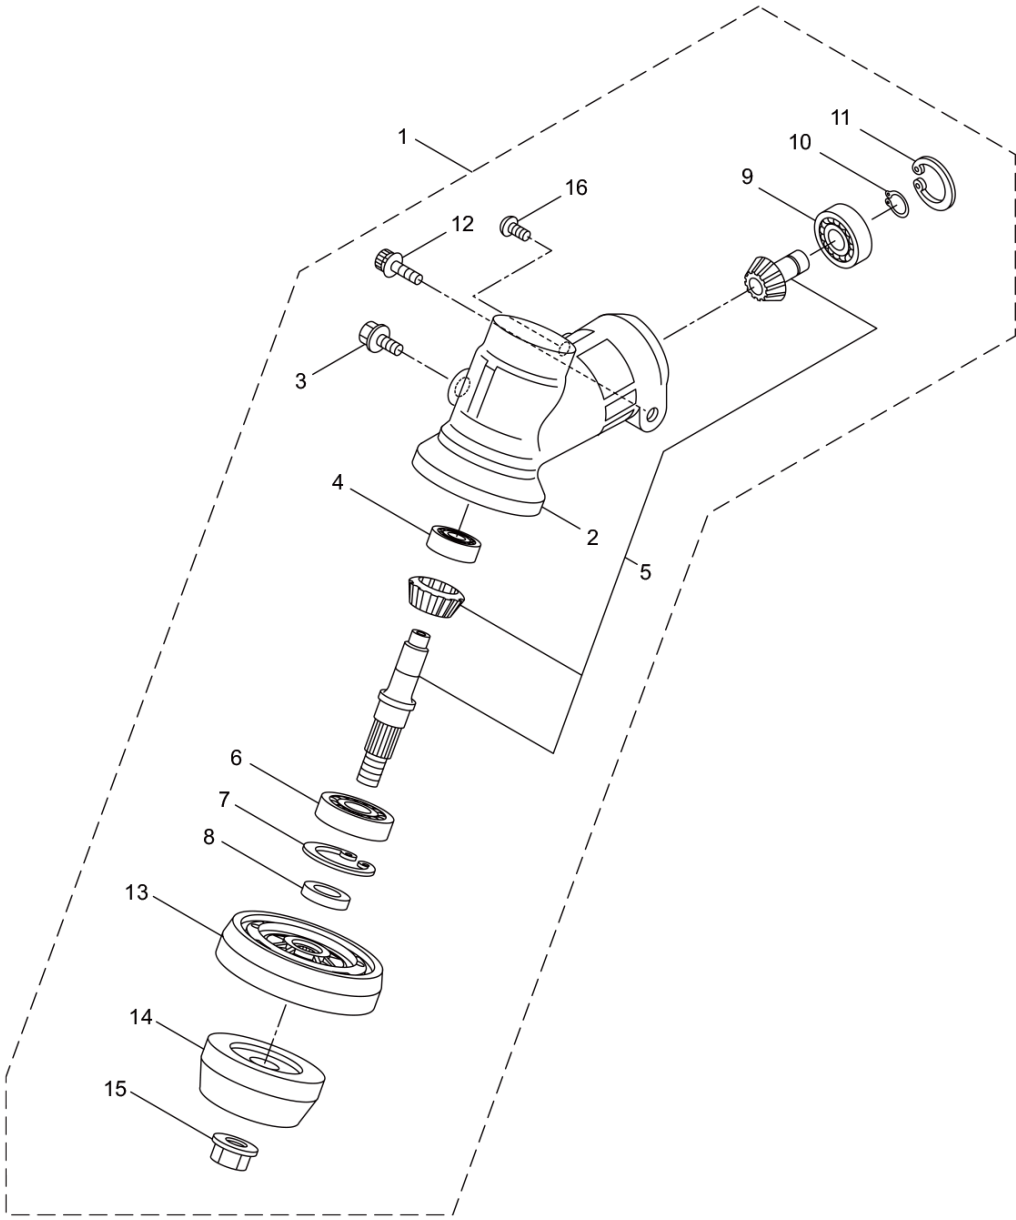

PARTS LIST

GK2200S

CONTENTS

1. MAIN BODY	1
2. GEARCASE.....	3
3. ENGINE	5
4. RECOIL STARTER.....	9
5. CARBURETOR, FUEL TANK	11
6. ACCESSORIES	13

2021. 01.

P/N 525117

GK2200S
1. MAIN BODY

Status	Position	Parts Number	Parts Name	Unit Quantity	Lot Order Quantity	Remarks	Currency	Price	Maker code
	1	364999	GK2200S(GARMEC)Y21	1					
	2	226546	DRIVESHAFT	1					
	3	226544	OUTER TRANSMISSION PIPE	1					
	4	235078	Throttle Lever Assy (235078)	1					
	5	215533	HANGING BRACKET ASSY	1		Incl.6			
	6	261762	SCREW	1		M5x14			
	7	242979		1		GK2200S			
	8	223188	CAUTION MARK	1					
	9	228043	LABEL	1					
	10	220533	SHOULDER STRAP ASSY	1		Incl.11			
	11	231657	HOOK	1					
	12	224324	LOOP HANDLE ASSY	1		Incl.13-16			
	13	222520	LOOP HANDLE	1					
	14	213171	HANDLE BRACKET RUBBER	1					
	15	215608	CAP SCREW	4	5	M5x30x16			
	16	081027	NUT	4	5	M5			
	17	235690	COVER ASSY	1		Incl.18-24			
	18	235691	COVER ASSY	1		Incl.19,20			
	19	227819	THREADED BRACKET	1					
	20	221580	SCREW	1	10	4x8			
	21	232076	RETAINER	1		Incl.22-24			
	22	227820	BRACKET	1					
	23	220632	CAP SCREW	2		M6x30			
	24	231704	WASHER	2		6x13xt1.0			
	25	231882	CUTTER ASSY	1		Incl.26-28			
	26	230747	CORD CUTTER	1					
	27	261250	CAP SCREW	1	5	M5x20			
	28	228325	SQUARE NUT	1					
	29	231033	COVER EXTENTION	1					

GK2200S
2. GEARCASE

Status	Position	Parts Number	Parts Name	Unit Quantity	Lot Order Quantity	Remarks	Currency	Price	Maker code
	1	232070	GEAR CASE ASSY	1		Incl.2-16			
	2	226284	GEAR HOUSING	1					
	3	225897	BOLT	1	5	M6x8			
	4	226285	BEARING #626	1		#626			
	5	227108	GEAR SET	1					
	6	112184	BEARING 6000DDU	1		#6000DDU			
	7	054676	RING SNAP	1	5	#26			
	8	225898	WASHER	1		10x16xt2.6			
	9	226286	BEARING	1		#609ZZ			
	10	228477	C-SHAPED RING	1		#9			
	11	140270	C-SHAPED SNAP RING	1		#24			
	12	261246	CAP SCREW	1	5	M5x25			
	13	225891	BOSS ADAPTER	1					
	14	225892	BOSS B	1					
	15	225893	NUT	1	5	M8			
	16	219087	CAP SCREW	1	5	M5x10			